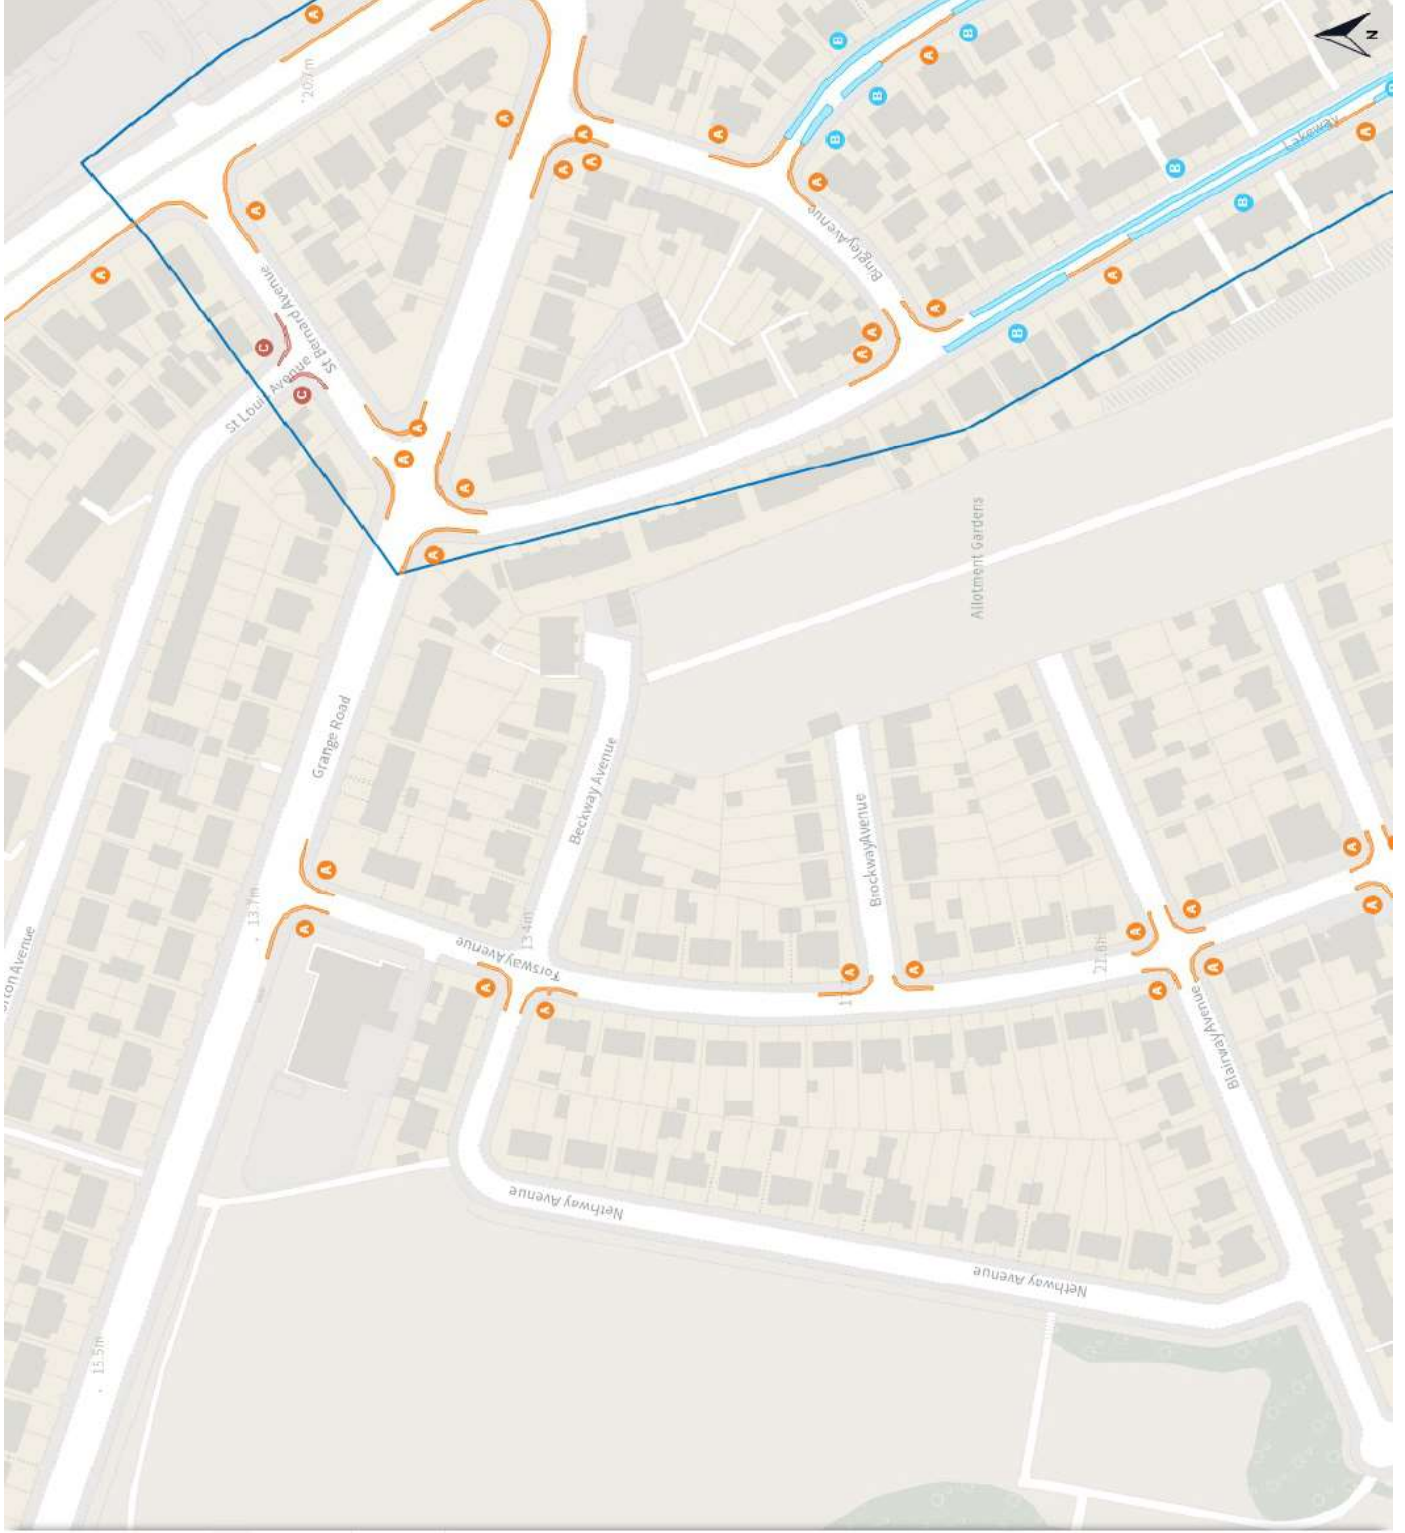

## Blackpool Borough Council (Waiting, Loading & Parking Places) (Map Based) Order 2022

Map 84 of 210

### Added

No waiting at any time

All Year All Week 00:00-00:00

Resident permit holders parking place (cres)

All Year Mon-Sat 09:00-17:00

Shared use

No waiting at any time

All Year All Week 00:00-00:00

No loading at any time

All Year All Week 00:00-00:00

0 20 40 60m

Scale: 1:1250

North-West: 497201, 992, 322507, 038  
South-East: 436836, 738, 332713, 215

© Crown copyright and database rights 2022, Ordnance Survey.  
You are not permitted to copy, sub-license, distribute or sell any of this data to third parties in any form. Licence number 1000056846